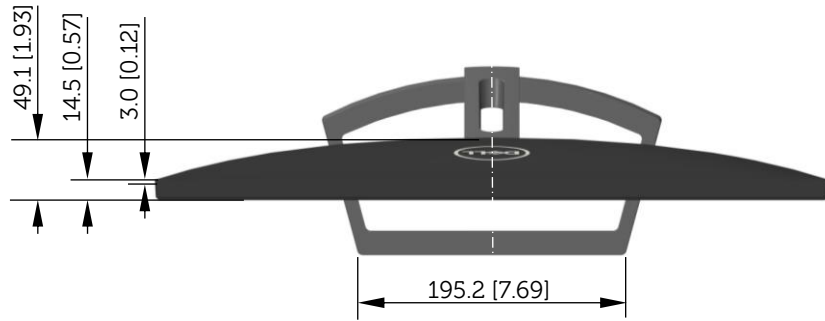

S2318H / S2318HX / S2318HN / S2318NX / S2318M Outline Dimension

Unit: mm (inch)
 Dimension: Nominal
 Scale: Not to scale

Back view of Monitor without stand